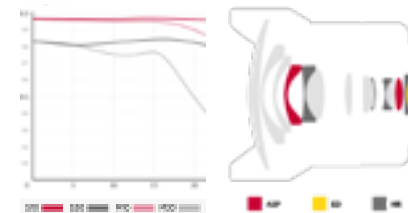

# AF 14mm F2.8 F FULL FRAME

## Master the Art of 14mm

The Samyang AF 14mm F2.8 F is designed for high-resolution, well-corrected imagery with the most advanced Nikon Full Frame image sensor cameras.

It can also be used on APS-C Nikon models where it will provide a 21mm equivalent focal length.

### Optical Construction: 15 Elements in 10 Groups

- Aperture Range: F2.8 to 22
- Diaphragm Blades: 7
- MOD: 0.66ft (0.20m)
- Weight: 16.7oz (474g)
- Length: 3.67" (93.1mm)