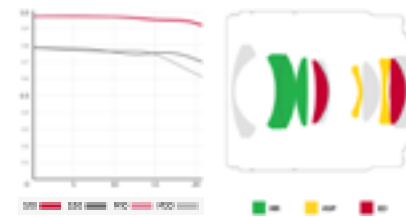

AF 24mm F1.8 FE FULL FRAME

Masterpiece for Astrophotography

Weighing only 8.1 ounces and measuring just 2.8 inches in length, this fast 24mm combines a compact and light form factor, a fast 1.8 aperture and a host of additional features that are unmatched by any other 24mm E mount lens in the market.

The Samyang AF 24mm F1.8 FE Full Frame lens for Sony E comes complete with a removable petal shaped lens hood, a custom fitted case.

©Howard Burrows

Optical Construction: 11 Elements in 8 Groups

- Aperture Range: F1.8 to 22
- Diaphragm Blades: 9
- MOD: 0.62ft (0.19m)
- Weight: 8.1oz (230g)
- Length: 2.8" (71.5mm)