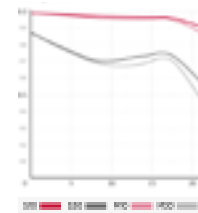

AF 24mm F2.8 FE FULL FRAME

Tiny but Wide

The Samyang AF 24mm F2.8 Compact Lens offers quiet, fast and accurate auto focusing make this lens perfect for stealthy street shooting.

Its weight of just about 3.3oz and its inconspicuous size is also deal for travel.

©Minhyung Cha

Optical Construction: 7 Elements in 7 Groups

- Aperture Range: 2.8 to 22
- Diaphragm Blades: 7
- MOD: 0.79ft (0.24m)
- Weight: 5.1oz (93g)
- Length: 1.99" (37mm)