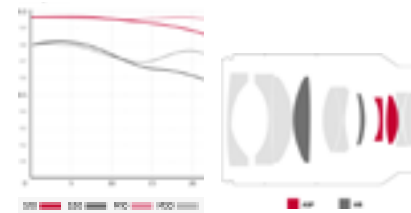

## Aim High

Samyang AF 35mm F1.4 FE, a Full Frame lens for Sony E, is designed to appeal to enthusiasts and professionals who are ready to take the next step up in wide angle photography where outstanding image clarity, contrast, color fidelity, high corner to corner resolution are priority.

### Optical Construction: 11 Elements in 9 Groups

- Aperture Range: F1.4 to F16
- Diaphragm Blades: 9
- MOD: 0.98ft (0.30m)
- Weight: 22.8oz (645g)
- Length: 4.53" (115mm)