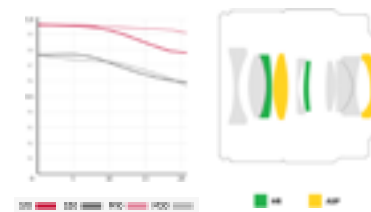

AF 35mm F1.8 FE

FULL
FRAME

Tiny but All-Around

The Samyang AF 35mm F1.8 FE Full Frame Compact Wide Angle Lens for Sony E mount is specifically engineered for Sony mirrorless cameras. Weighing only 7.4 ounces and measuring just 2.5 inches in length, this 35mm strikes the perfect balance of speed and portability, and is the lightest and smallest AF full frame 35mm F1.8 Sony E mount lens currently in the market.

©Khairalzmas Salim

Optical Construction: 10 Elements in 8 Groups

- Aperture Range: F1.8 to 22
- Diaphragm Blades: 9
- MOD: 0.95ft (0.29m)
- Weight: 7.4oz (210g)
- Length: 2.5" (63.5mm)