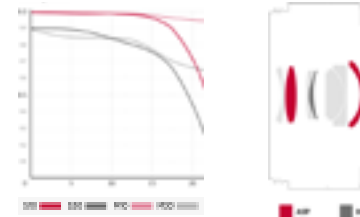

AF 35mm F2.8 FE FULL FRAME

Tiny but Mighty

Expand your imaging capabilities with the compact ultra-wide view provided by the Samyang AF 35mm F2.8 for full-frame Sony E-mount cameras.

This optic is fast for its class with an F2.8 maximum aperture which will help users work in low-light conditions.

©Khairalzmas Salim

Optical Construction: 7 Elements in 6 Groups

- Aperture Range: F2.8 to 22
- Diaphragm Blades: 7
- MOD: 1.14ft (0.35m)
- Weight: 3.02oz (85.64g)
- Length: 1.3" (33mm)