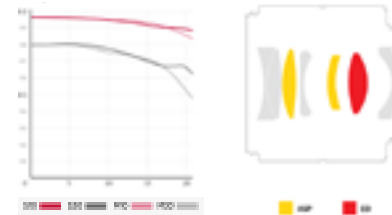

AF 45mm F1.8 FE

FULL
FRAME

Tiny but Premium

The Samyang AF 45mm F1.8 FE opens up a range of photographic styles and themes.

This lens will deliver the high contrast and dimensionality typical of specialized lenses while retaining spectacular resolution thanks to an outstanding optical design.

©Daniel Fische

Optical Construction: 7 Elements in 6 Groups

- Aperture Range: F1.8 to 22
- Diaphragm Blades: 9
- MOD: 1.47ft (0.45m)
- Weight: 5.71oz (162g)
- Length: 2.2" (56.1mm)