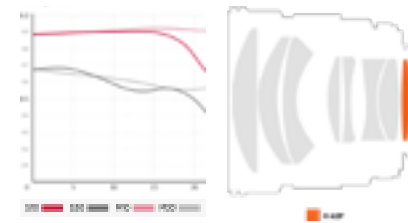

85mm F1.4

AS IF UMC

FULL
FRAME

The Samyang 85mm F1.4 is a manual focus, manual aperture, telephoto prime lens compatible with full frame. On APS-C format cameras it provides a 35mm format focal length equivalency of 127.5mm.

It is ideal for portraiture and other telephoto applications. Its bright F1.4 maximum aperture is very effective in low light situations and provides shallow depth of field focus control.

©Luka Rifelj

Optical Construction: 9 Elements in 7 Groups