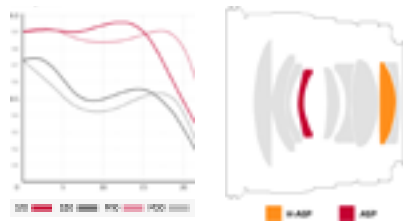

50mm F1.4

AS IF UMC

FULL
FRAME

The Samyang 50mm F1.4 AS IF UMC offers a standard 50mm focal length in the full-frame format and a very fast F1.4 maximum aperture for effective low light capture, fast shutter speed shooting and shallow depth of field control.

When used on cameras with an APS-C format sensor its 35mm focal length equivalence is 75mm.

©Shinkyu Kang

Optical Construction: 9 Elements in 6 Groups

- Aperture Range: F1.4 to F22
- Diaphragm Blades: 8
- MOD: 1.47ft (0.45m)
- Weight: 18.9oz (535g)
- Length: 2.94" (74.7mm)

It is ideal for portraiture and other telephoto applications. Its bright F1.4 maximum aperture is very effective in low light situations and provides shallow depth of field focus control.

©Luka Rifelj

Optical Construction: 9 Elements in 7 Groups

- Aperture Range: F1.4 to 22
- Diaphragm Blades: 8
- MOD: 3.6ft (1.1m)
- Weight: 19.05oz (540g)
- Length: 2.94" (74.7mm)