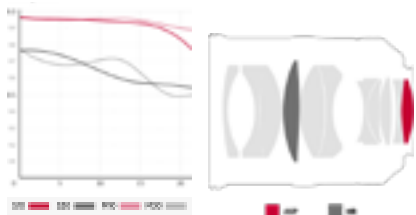

XP 50mm F1.2

DELIVERING SUPERB OPTICAL PERFORMANCE

The Samyang XP 50mm F1.2 Full Frame for Canon Considered to have a "standard" angle of view with Full Frame Canon models, and working as a "short tele" perfect for portraiture with APS-C sensor models.

Canon's exposure control modes are enabled, EXIF info is registered, and a non-rotating filter mount

©Eunchul Kim

Optical Construction: 11 Elements in 8 Groups

- Aperture Range: F1.2 to 16
- Diaphragm Blades: 9
- MOD: 1.48ft (0.45m)
- Weight: 43.2oz (1,200g)
- Length: 4.62" (117.4mm)